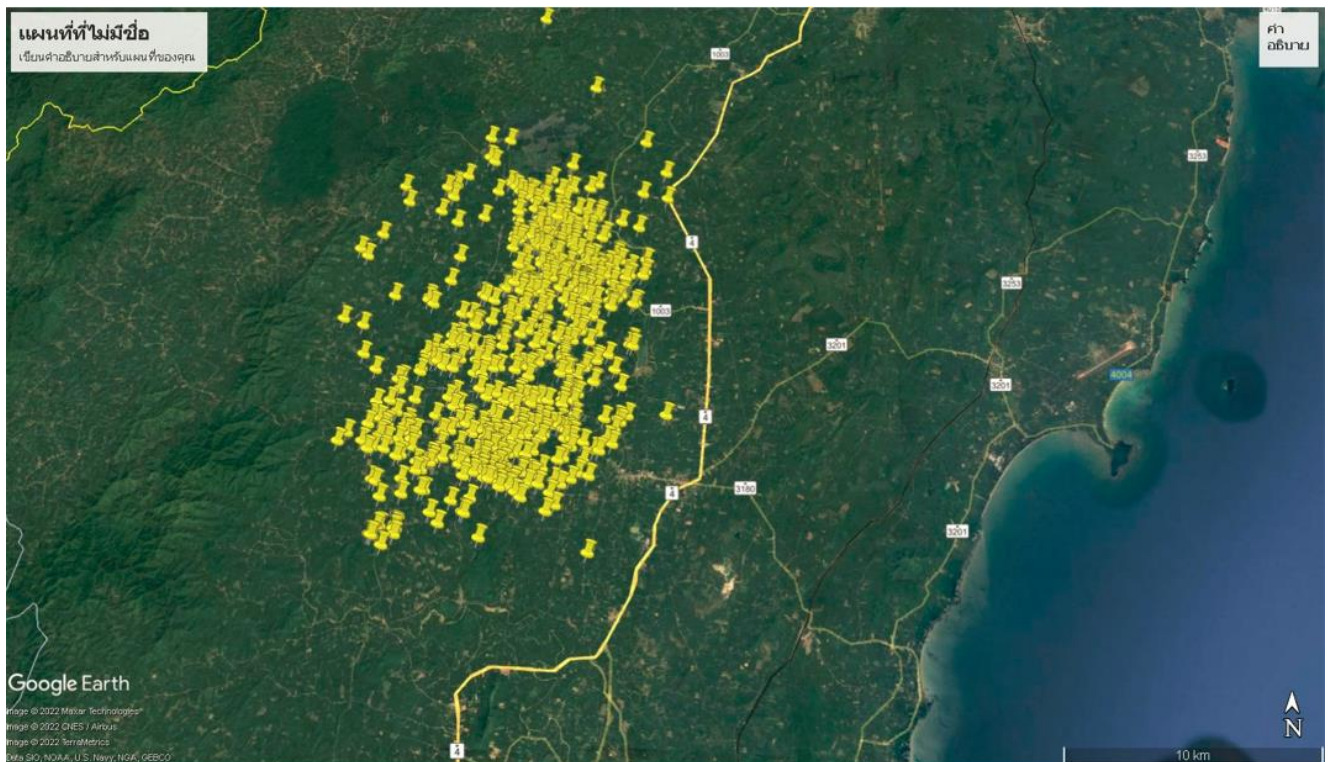

2. Independent Smallholders information (to refer Annex 1)

Number of farmers / members	Location	GPS Reference		Area Summary (Ha)	Forecasted annual FFB production (MT)	Any Liabilities?
		Latitude	Longitude	Certified / Planted Area		
443	Refer to Annex 1	Refer to Annex 1	Refer to Annex 1	1,548.84	26,765.105	The total raw non-compliant land clearing (NCLC) is 49.51 hectares and the final conservation liability (FCL) calculated is 0.00 hectares.

* Based on Smallholder Land Use Change Analysis for Thasae RSPO Community Enterprise prepared on 08 February 2021

3. Location Map of the ISH Group

To indicate whether any of the estates in the management unit is undergoing the RaCP (Remediation and Compensation Procedure) process. If yes, to indicate the status. This information can be gained via the RaCP Tracker (<https://www.rspo.org/certification/remediation-and-compensation/racp-tracker>). Any enquiries in regards to liability shall be made directly to RSPO.

Assessment Team

Bureau Veritas Certification (M) Sdn Bhd is member of the Bureau Veritas, a global leader in Testing, Inspection and Certification (TIC), delivering high quality services to help clients meet the growing challenges of quality, safety, environmental protection and social responsibility. Established in 1828, Bureau Veritas has over 190 years of experience in providing various types of certifications and recognized and accredited by major national and international organizations.