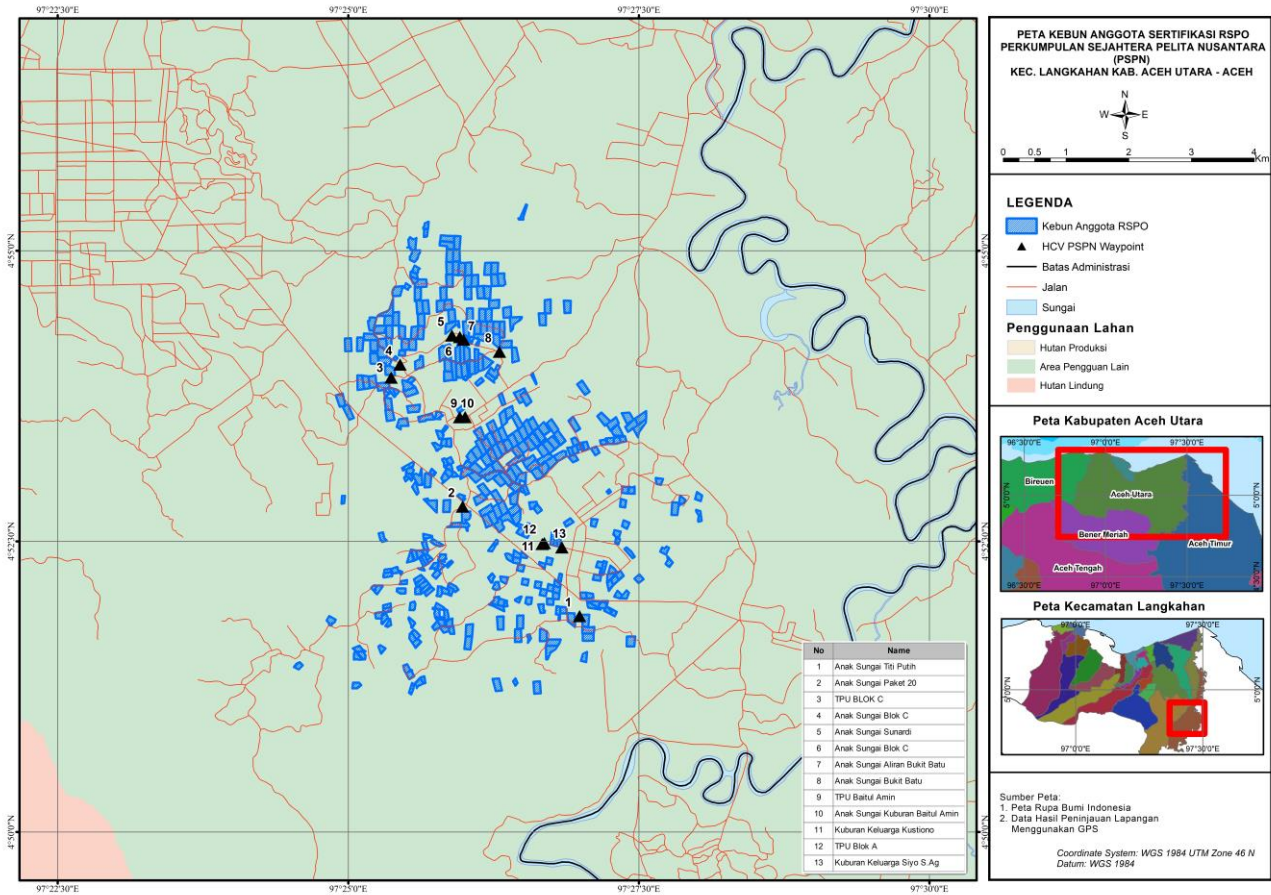

226	Sunardi	Seureuke Village, Langkahan Sub District, Aceh Utara District, Aceh Province, Indonesia	4° 53' 11.703" N	97° 26' 26.848" E	2	2	0	No	03 October 2022
		Seureuke Village, Langkahan Sub District, Aceh Utara District, Aceh Province, Indonesia	4° 53' 16.133" N	97° 26' 27.415" E	2	2	0	No	03 October 2022
227	Sunardi B	Seureuke Village, Langkahan Sub District, Aceh Utara District, Aceh Province, Indonesia	4° 53' 43.334" N	97° 26' 19.305" E	1	1	14.85	No	03 October 2022
228	Sunaryo	Seureuke Village, Langkahan Sub District, Aceh Utara District, Aceh Province, Indonesia	4° 53' 0.989" N	97° 27' 40.518" E	0.9167	0.9167	16.8	No	01 October 2022
229	Supariono	Seureuke Village, Langkahan Sub District, Aceh Utara District, Aceh Province, Indonesia	4° 51' 13.877" N	97° 25' 32.625" E	0.73	0.73	18.2	No	01 October 2022
230	Supartun	Seureuke Village, Langkahan Sub District, Aceh Utara District, Aceh Province, Indonesia	4° 55' 12.992" N	97° 25' 40.186" E	0.6792	0.6792	10.2	No	01 October 2022
231	Supriadi	Seureuke Village, Langkahan Sub District, Aceh Utara District, Aceh Province, Indonesia	4° 52' 15.723" N	97° 25' 37.896" E	0.2468	0.2468	4.4	No	10 October 2022
232	Suratamen	Seureuke Village, Langkahan Sub District, Aceh Utara District, Aceh Province, Indonesia	4° 52' 25.270" N	97° 27' 43.330" E	1	1	21.2	No	01 October 2022
233	Surep	Seureuke Village, Langkahan Sub District, Aceh Utara District, Aceh Province, Indonesia	4° 52' 42.594" N	97° 26' 0.744" E	2	2	32	No	01 October 2022
234	Suriyanto	Seureuke Village, Langkahan Sub District, Aceh Utara District, Aceh Province, Indonesia	4° 52' 49.644" N	97° 27' 21.854" E	1	1	23.25	No	07 October 2022
235	Suryani	Seureuke Village, Langkahan Sub District, Aceh Utara District, Aceh Province, Indonesia	4° 54' 24.324" N	97° 25' 37.622" E	2	2	0	No	07 October 2022
		Seureuke Village, Langkahan Sub District, Aceh Utara District, Aceh Province, Indonesia	4° 54' 24.629" N	97° 26' 40.221" E	2	2	0	No	10 October 2022
236	Subaj	Seureuke Village, Langkahan Sub District, Aceh Utara District, Aceh Province, Indonesia	4° 51' 34.309" N	97° 25' 17.287" E	0.75	0.75	13.6	No	03 October 2022
237	Sutanb	Seureuke Village, Langkahan Sub District, Aceh Utara District, Aceh Province, Indonesia	4° 52' 42.429" N	97° 26' 14.543" E	2	2	25.5	No	07 October 2022
238	Sutarmi	Seureuke Village, Langkahan Sub District, Aceh Utara District, Aceh Province, Indonesia	4° 54' 15.190" N	97° 26' 8.591" E	2	2	34	No	10 October 2022
239	Sutarmim	Seureuke Village, Langkahan Sub District, Aceh Utara District, Aceh Province, Indonesia	4° 52' 32.550" N	97° 25' 40.778" E	0.73	0.73	16.1	No	10 October 2022
240	Sutawan	Seureuke Village, Langkahan Sub District, Aceh Utara District, Aceh Province, Indonesia	4° 51' 37.578" N	97° 26' 1.887" E	2	2	0	No	03 October 2022
241	Sutrisno	Seureuke Village, Langkahan Sub District, Aceh Utara District, Aceh Province, Indonesia	4° 54' 18.294" N	97° 25' 21.127" E	2	2	0	No	03 October 2022
242	Suwarno	Seureuke Village, Langkahan Sub District, Aceh Utara District, Aceh Province, Indonesia	4° 53' 20.911" N	97° 25' 51.911" E	0.9542	0.9542	18.2	No	07 October 2022
		Seureuke Village, Langkahan Sub District, Aceh Utara District, Aceh Province, Indonesia	4° 53' 20.940" N	97° 25' 49.331" E	0.8916	0.8916	17.2	No	07 October 2022
243	Suyadyono	Seureuke Village, Langkahan Sub District, Aceh Utara District, Aceh Province, Indonesia	4° 55' 19.579" N	97° 26' 30.161" E	0.91	0.91	17.2	No	10 October 2022
244	Suyantb	Seureuke Village, Langkahan Sub District, Aceh Utara District, Aceh Province, Indonesia	4° 52' 28.009" N	97° 25' 39.730" E	0.96	0.96	16.7	No	03 October 2022
245	Suyono	Seureuke Village, Langkahan Sub District, Aceh Utara District, Aceh Province, Indonesia	4° 52' 5.815" N	97° 25' 13.132" E	0.43	0.43	6.85	No	10 October 2022
246	Sya bari	Seureuke Village, Langkahan Sub District, Aceh Utara District, Aceh Province, Indonesia	4° 51' 40.007" N	97° 26' 33.289" E	0.4	0.4	9.4	No	07 October 2022
247	Syafli	Seureuke Village, Langkahan Sub District, Aceh Utara District, Aceh Province, Indonesia	4° 52' 43.213" N	97° 28' 1.067" E	0.88	0.88	20.25	No	10 October 2022
248	Taat	Seureuke Village, Langkahan Sub District, Aceh Utara District, Aceh Province, Indonesia	4° 52' 10.676" N	97° 27' 30.054" E	1	1	15.2	No	03 October 2022
249	Tardi	Seureuke Village, Langkahan Sub District, Aceh Utara District, Aceh Province, Indonesia	4° 54' 20.749" N	97° 25' 53.428" E	2	2	0	No	07 October 2022
		Seureuke Village, Langkahan Sub District, Aceh Utara District, Aceh Province, Indonesia	4° 53' 29.718" N	97° 26' 14.182" E	2	2	28.2	No	07 October 2022
		Seureuke Village, Langkahan Sub District, Aceh Utara District, Aceh Province, Indonesia	4° 53' 10.687" N	97° 26' 44.973" E	2	2	27.2	No	07 October 2022
		Seureuke Village, Langkahan Sub District, Aceh Utara District, Aceh Province, Indonesia	4° 53' 12.516" N	97° 26' 41.359" E	2	2	31.2	No	07 October 2022
250	Thomas Riyo	Seureuke Village, Langkahan Sub District, Aceh Utara District, Aceh Province, Indonesia	4° 52' 51.053" N	97° 27' 52.242" E	0.87	0.87	15.8	No	10 October 2022

Peta Lokasi untuk unit sertifikasi adalah: